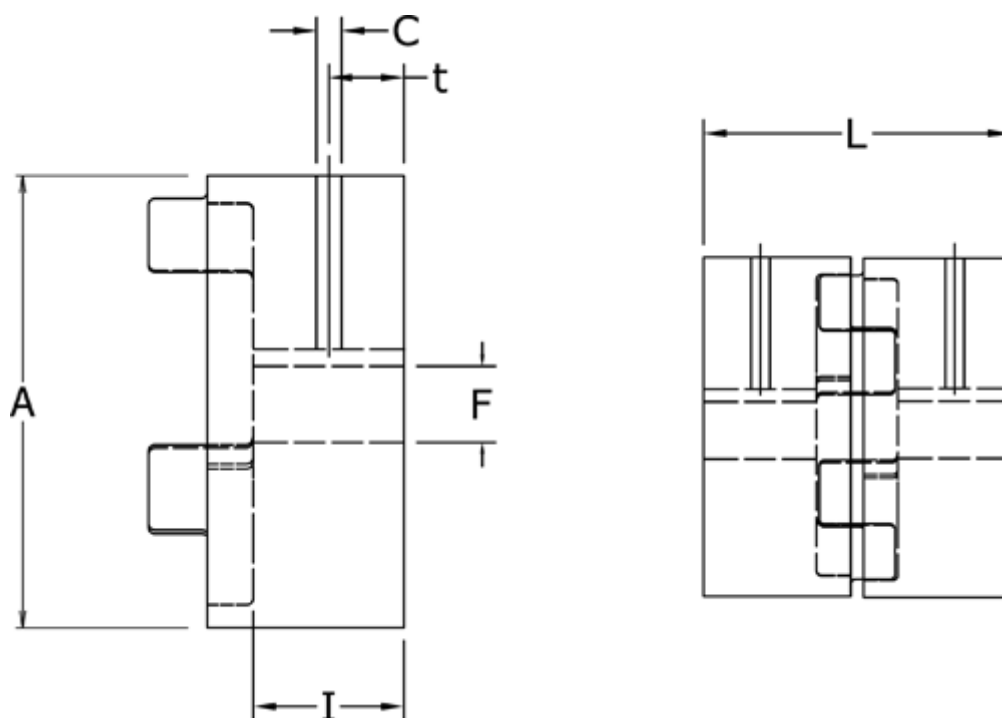

Article number: 3335038F032

Description: Coupling hub Klonex ES 38/45
ALU Aluminium, Bore 32H7 mm w/keyway & setscrew

Measures

A = 80
C = M8
F = 32
I = 45
L = 114
t = 15.0